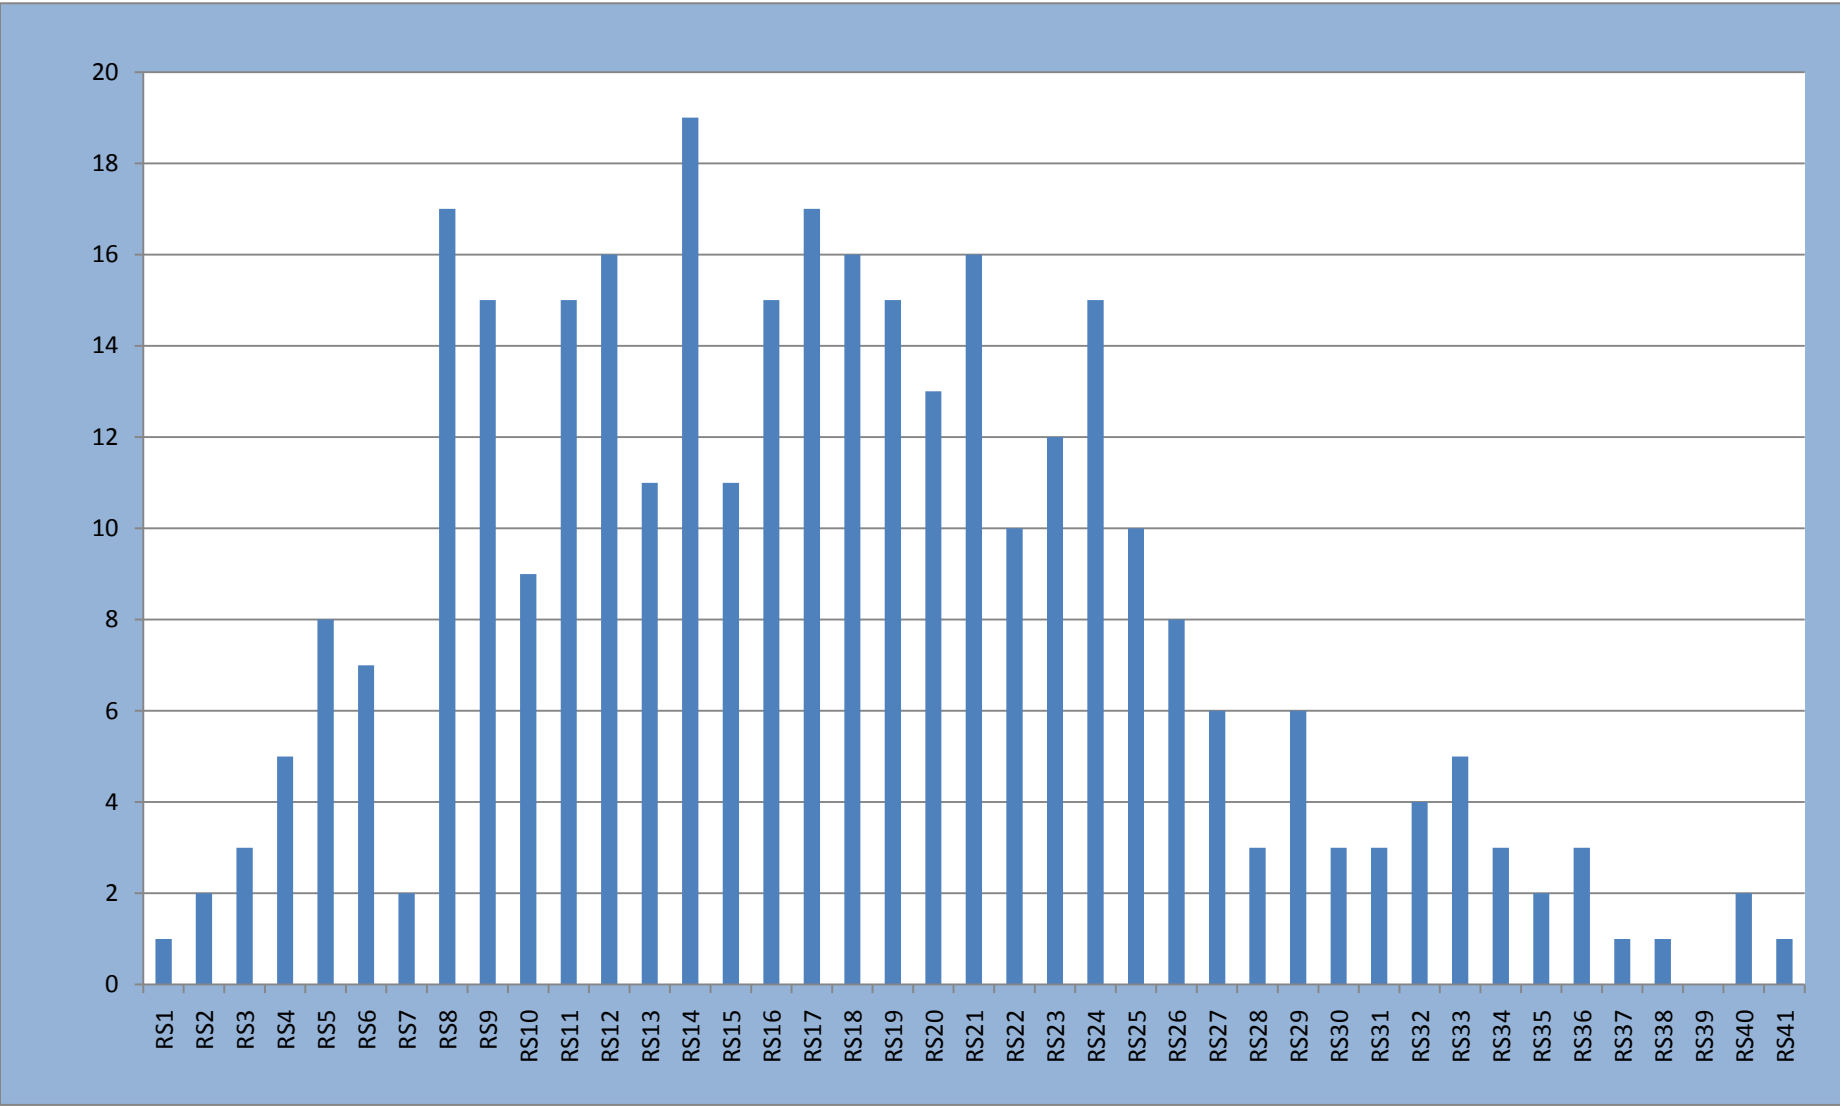

Beachside South Cluster SNMY Baseline Data Results 2010

Year 4 Raw Score

RS = Raw Score

Schools Assessed = Beaumaris PS, Beaumaris North PS, Black Rock PS, Cheltenham PS, Sandringham PS, Sandringham East PS

Year 5 Raw Score

RS = Raw Score

Schools Assessed = Beaumaris PS, Beaumaris North PS, Black Rock PS, Cheltenham PS, Sandringham PS, Sandringham East PS

Year 6 Raw Score

RS = Raw Score

Schools Assessed = Beaumaris PS, Beaumaris North PS, Black Rock PS, Cheltenham PS, Sandringham PS, Sandringham East PS