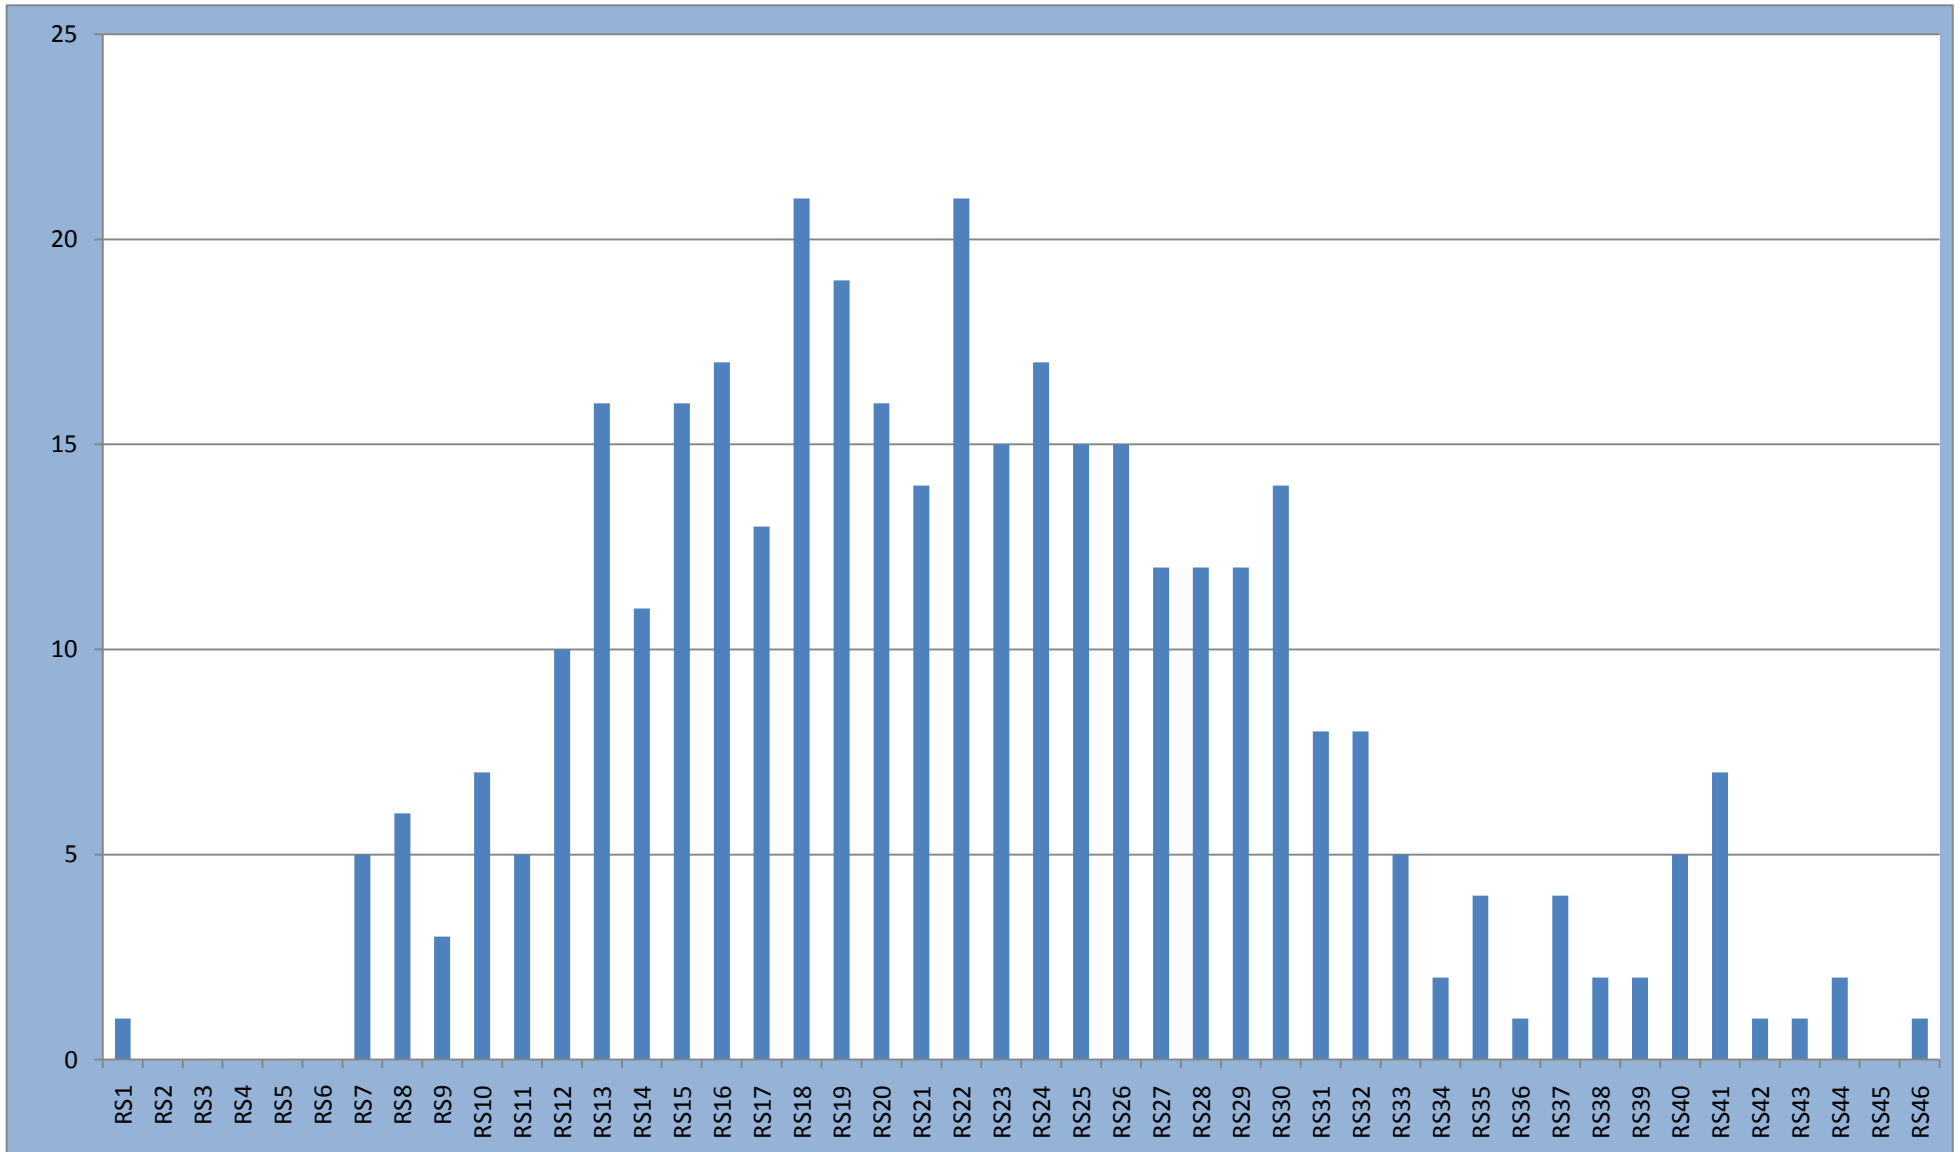

Beachside South Cluster SNMY Baseline Data Results 2010

Year 4 Raw Score

RS = Raw Score

Schools Assessed = Beaumaris PS, Beaumaris North PS, Black Rock PS, Cheltenham PS, Sandringham PS, Sandringham East PS

Year 5 Raw Score

RS = Raw Score

Schools Assessed = Beaumaris PS, Beaumaris North PS, Black Rock PS, Cheltenham PS, Sandringham PS, Sandringham East PS

Year 6 Raw Score

RS = Raw Score

Schools Assessed = Beaumaris PS, Beaumaris North PS, Black Rock PS, Cheltenham PS, Sandringham PS, Sandringham East PS