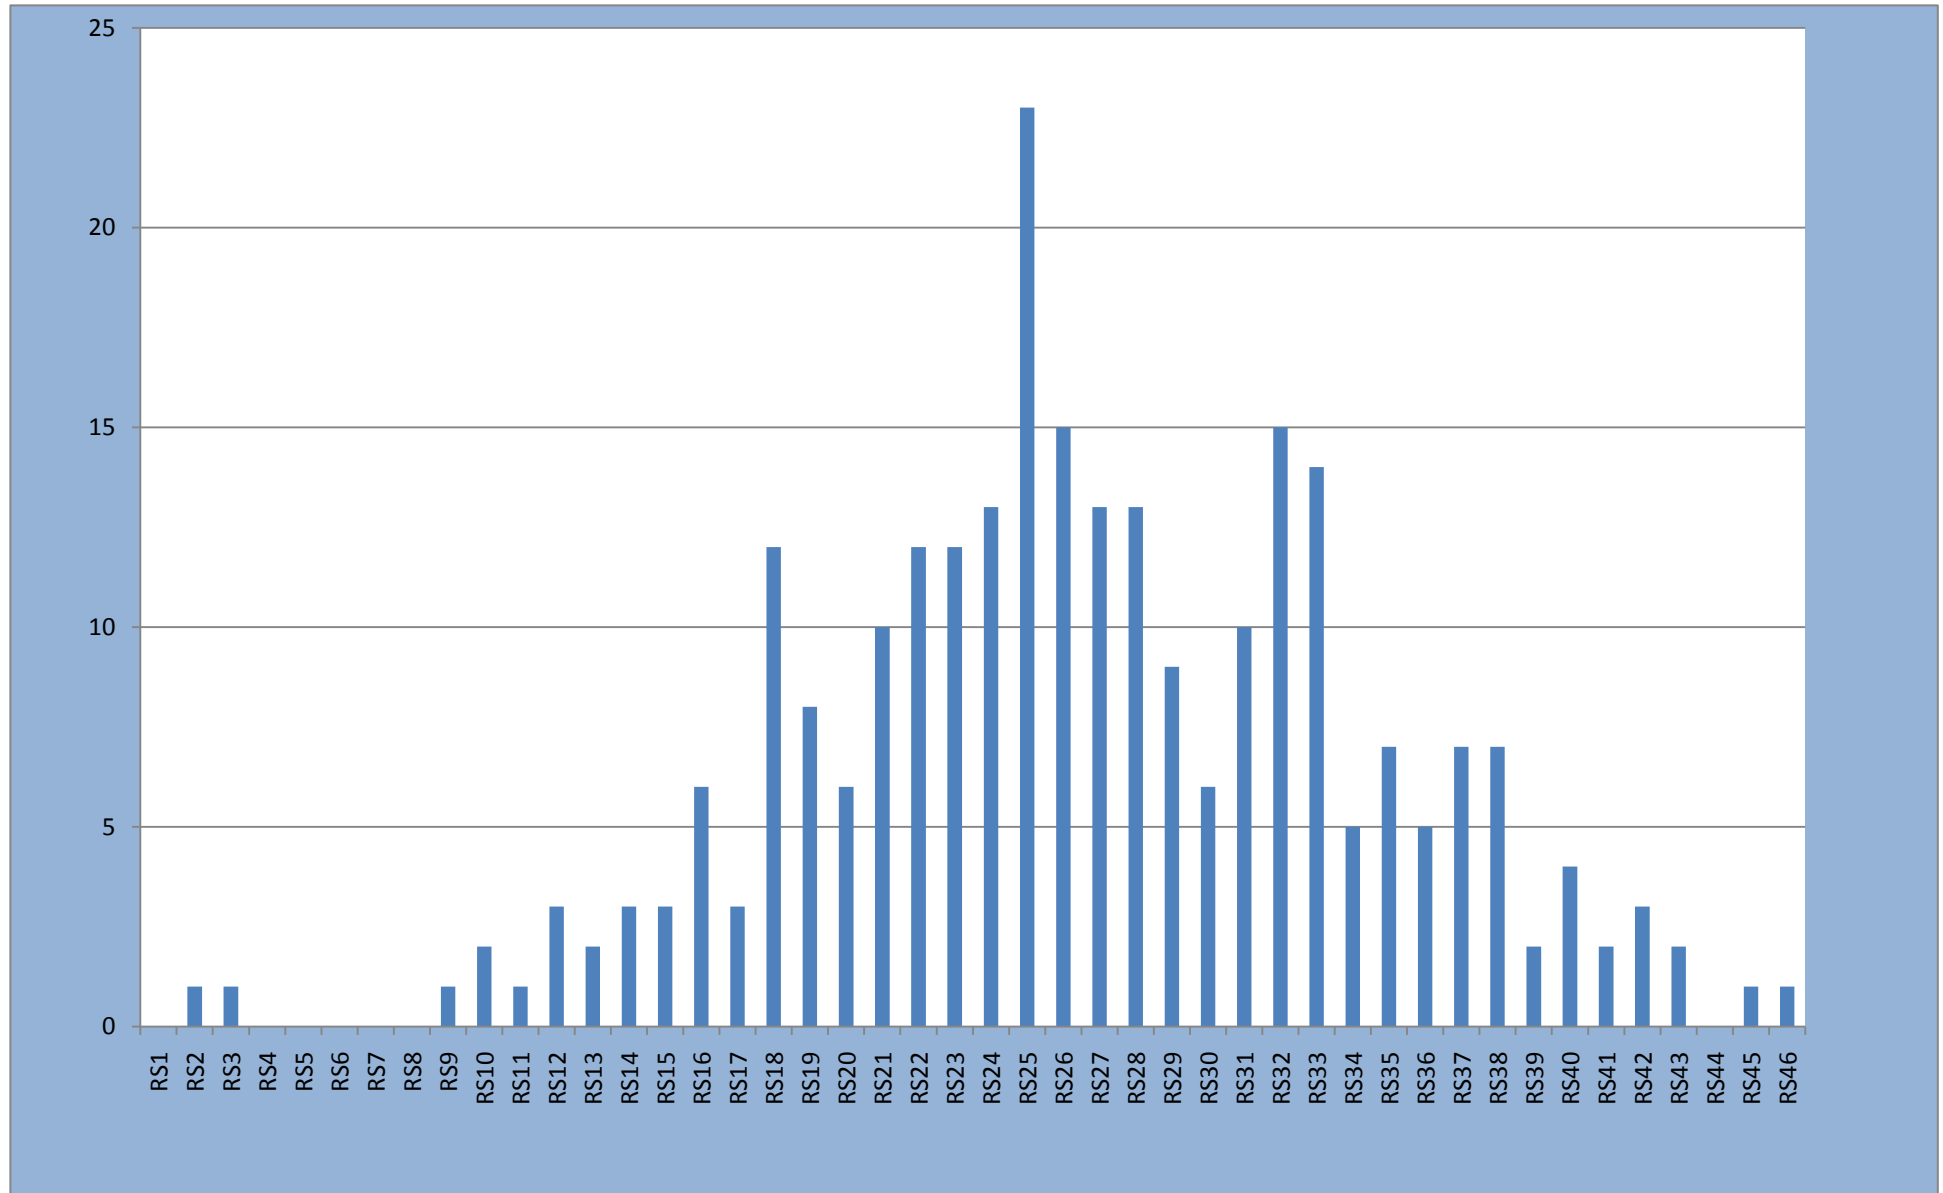

Beachside South Cluster SNMY Baseline Data Results 2010

Year 4 Raw Score

RS = Raw Score

Schools Assessed = Beaumaris PS, Beaumaris North PS, Black Rock PS, Cheltenham PS, Sandringham PS, Sandringham East PS

Year 5 Raw Score

RS = Raw Score

Schools Assessed = Beaumaris PS, Beaumaris North PS, Black Rock PS, Cheltenham PS, Sandringham PS, Sandringham East PS

Year 6 Raw Score

RS = Raw Score

Schools Assessed = Beaumaris PS, Beaumaris North PS, Black Rock PS, Cheltenham PS, Sandringham PS, Sandringham East PS